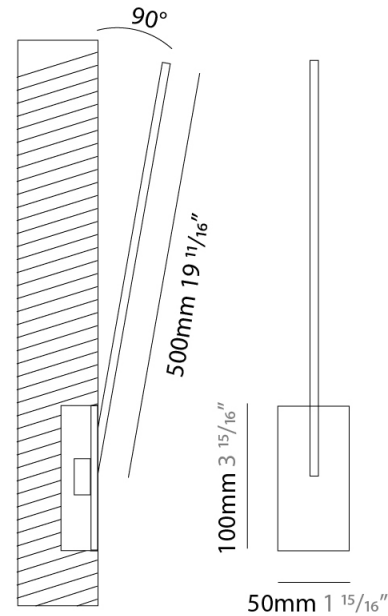

PROJECT	
TYPE	
SPECIFIER	
QUANTITY	
DATE	

SPILLO 1 ROD RECESSED

D46015- -
base number   Color   Finish
                         Temperature   Options

1. To build a product code in our configurator select the specify button on the base model # product page
2. To build a manual product code on this datasheet choose from the options listed below in blue font and add the suffix to the base model #

GENERAL

Series: Spillo
Subseries: Spillo 1 Rod
Brand: Icone
Division: Design
Mounting Type: Recessed
Mounting Location: Wall
Subcategory: Ambient

PHYSICAL

Shape: Rectangle
Width (mm): 50
Width (in): 1 15/16
Height (mm): 500
Height (in): 19 11/16
Light Distribution: Adjustable
Fixture Finish: WHI / BLK / CHR / BGD
Fixture Material: Brass

ELECTRICAL

Lamp Type: LED
Total Output Wattage (W): 6.6
Dimming: 0-10V Dimming
Driver Included: No
Driver Location: Remote
Driver Type: Constant Voltage - 120Vac
Driver Class: Class 2
Input Voltage (V): 120
Output Voltage (V): 12
Upon Request: (Not included, see components) 0-10Vdc dimming / 277Vac

LED

Color Temperature (°K): 2700 / 3000
Nominal Lumen (lm): 550
CRI: >90 CRI
Lamp Life (hrs): 50000

OPTICAL

Adjustability: Tilt 120°

RATINGS AND CERTIFICATIONS

Certified By: Certified for North American Standards
IP rating: IP20